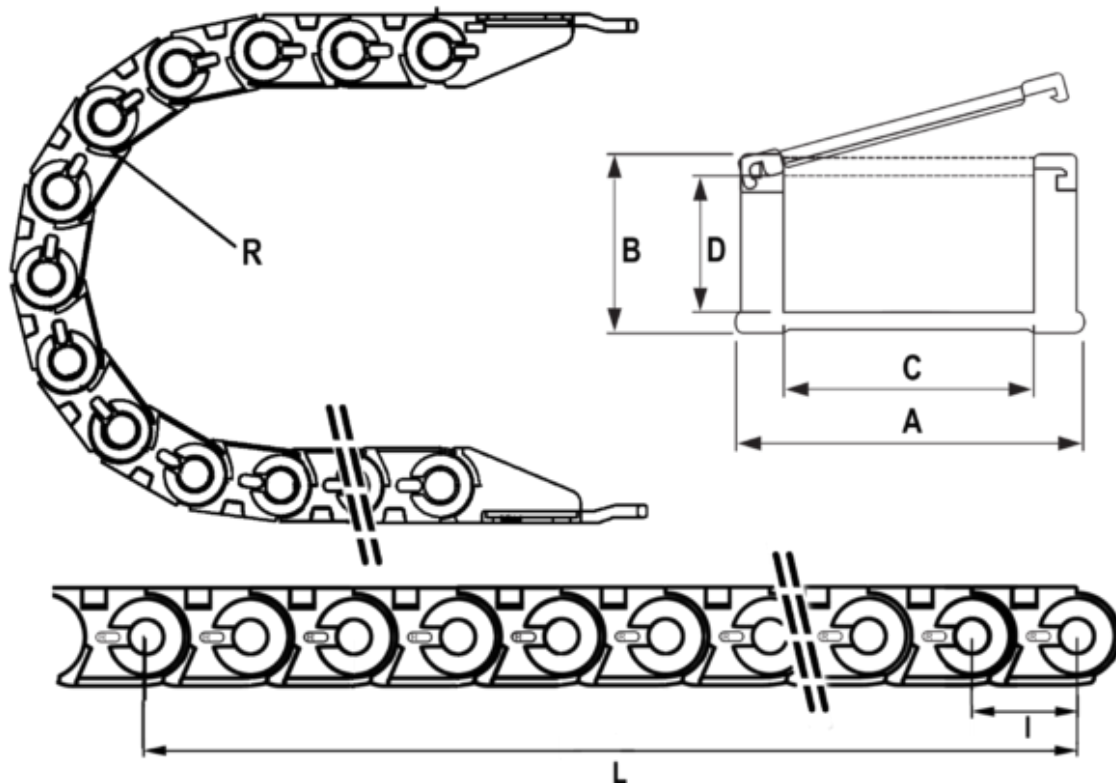

Data Sheet

Article number: 18CPS03347R075
Description: Cable chain, CPS MINI
Type CPS033.47.R75-990L (30 LK)

Measures

Full length	= 990mm
Inside Height	= 23
Inside Width	= 47
Link Length(Pitch)	= 33
Outside Height	= 31
Outside Width	= 63
Radius	= 075